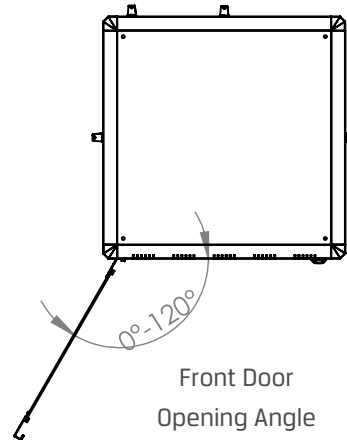

DYNAMIC DATA CABINET

Technical Drawing

Top View

Bottom View

Front Door
Opening Angle

Front View

Side View

Top Inside View

Rear View

Dimensions in
Width & Height

Note: Castors shown fitted for illustration only.

Part Number

Item Code	Manufacturer Code	Product Description	Height	Width	Depth
824240	LN-FS12U6060-BL-121	19" Free Standing Cabinet	12U	600mm	600mm