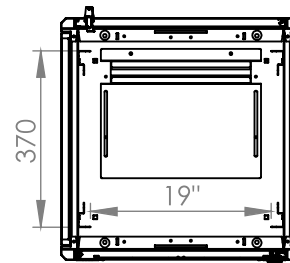

DYNAMIC DATA CABINET

Technical Drawing

Top View

Bottom View

Front Door
Opening Angle

Front View

Side View

Top Inside View

Rear View

Dimensions in
Width & Height

Note: Castors shown fitted for illustration only.

Part Number

Item Code	Manufacturer Code	Product Description	Height	Width	Depth
824240	LN-FS12U6060-BL-121	19" Free Standing Cabinet	12U	600mm	600mm

DYNAMIC DATA CABINET

Technical Drawing