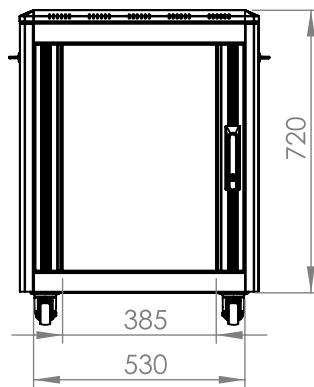

DYNAMIC DATA CABINET

Technical Drawing

Top View

Bottom View

Front Door
Opening Angle

Front View

Side View

Top Inside View

Rear View

Dimensions in
Width & Height

Note: Castors shown fitted for illustration only.

Part Number

Item Code	Manufacturer Code	Product Description	Height	Width	Depth
824240	LN-FS12U6060-BL-121	19" Free Standing Cabinet	12U	600mm	600mm

DYNAMIC DATA CABINET

Technical Drawing