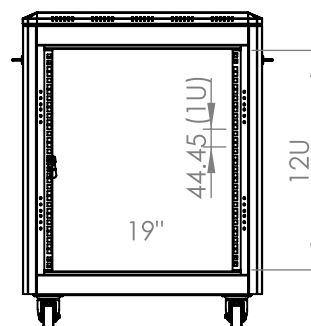

DYNAMIC DATA CABINET

Technical Drawing

Top View

Bottom View

Front Door
Opening Angle

Front View

Side View

Top Inside View

Rear View

Dimensions in
Width & Height

Note: Castors shown fitted for illustration only.

Part Number

Item Code	Manufacturer Code	Product Description	Height	Width	Depth
824240	LN-FS12U6060-BL-121	19" Free Standing Cabinet	12U	600mm	600mm

DYNAMIC DATA CABINET

Technical Drawing