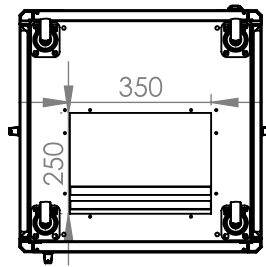

DYNAMIC DATA CABINET

Technical Drawing

Top View

Bottom View

Front Door
Opening Angle

Front View

Side View

Top Inside View

Rear View

Dimensions in
Width & Height

Note: Castors shown fitted for illustration only.

Part Number

Item Code	Manufacturer Code	Product Description	Height	Width	Depth
824240	LN-FS12U6060-BL-121	19" Free Standing Cabinet	12U	600mm	600mm

DYNAMIC DATA CABINET

Technical Drawing