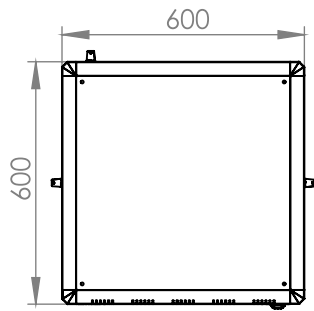

DYNAMIC DATA CABINET

Technical Drawing

Top View

Bottom View

Front Door
Opening Angle

Front View

Side View

Top Inside View

Rear View

Dimensions in
Width & Height

Note: Castors shown fitted for illustration only.

Part Number

Item Code	Manufacturer Code	Product Description	Height	Width	Depth
824240	LN-FS12U6060-BL-121	19" Free Standing Cabinet	12U	600mm	600mm

DYNAMIC DATA CABINET

Technical Drawing